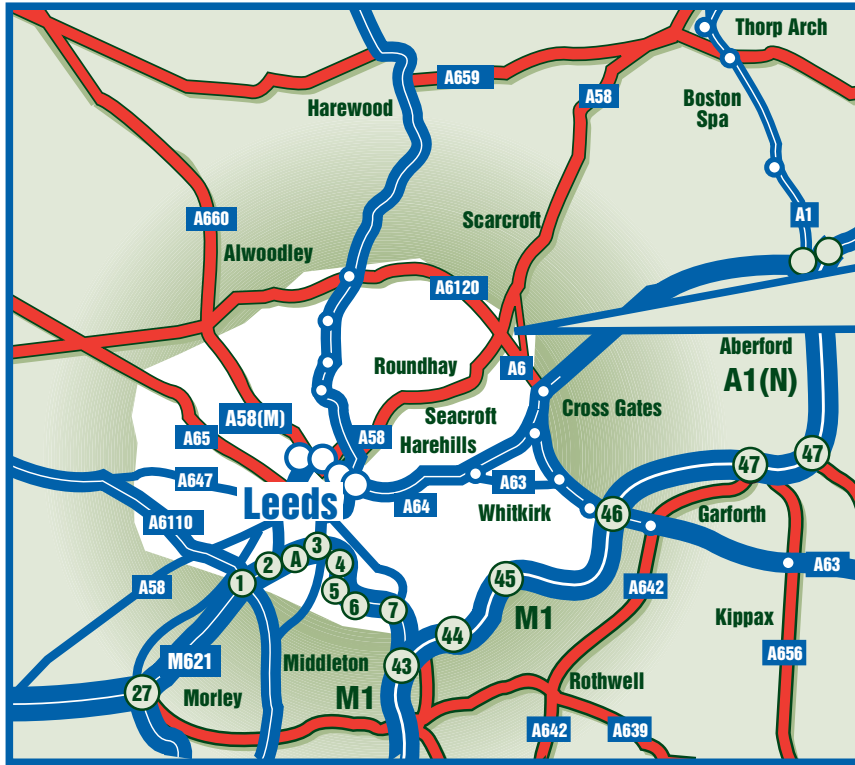

Allenbuild

Directions to Allenbuild - Leeds Office

From the M1 South

Follow the signs for the M1 'The North' Leeds (East). Exit at junction 46, signposted A6120 Leeds (East) and airport. Take the first exit onto the A6120 ring road and go straight over at the next roundabout. Move into the right hand lane; follow the A6120 ring road at the next roundabout. Go through Cross Gates town centre and take the right hand lane at the roundabout. Take the third exit and follow the dual carriageway to the next roundabout. Continue up the hill to the next roundabout where there is a Ramada Hotel on the right hand side. Carry on straight over the roundabout signposted A6120 ring road and move into the right hand lane, labelled Coal Road. Follow this road to the second set of traffic lights and turn right. This road bends round to the left and at the first set of traffic lights turn left into Hawthorn Park Business Park. Follow the road round to the right and Allenbuild is at the end of the Business Park.

From the M62 East (Hull) and West (Manchester)

Exit at junction 29 and follow signs for the M1 'The North'. The directions are then, as above.

From the A1 (M) North and South

Exit at junction 45 signposted Leeds A64. Follow the dual carriageway for approximately four miles, continuing over four roundabouts. At the fifth roundabout, there is a Ramada Hotel on your right hand side, at the top of the hill. The directions are then, as in the first paragraph.

From Leeds City Centre and the M621

Follow the signs for the A64 York Road. Follow this dual carriageway out of the city centre for approximately five miles. At the first roundabout you come to, go straightforward past the Killingbeck Police Station on the left. At the next roundabout, (Eddy's Motorcycles on your left) turn left and go straight up the hill. Turn left onto the A6120 and move into the right hand lane signed Coal Road. The directions are then, as in the first paragraph.