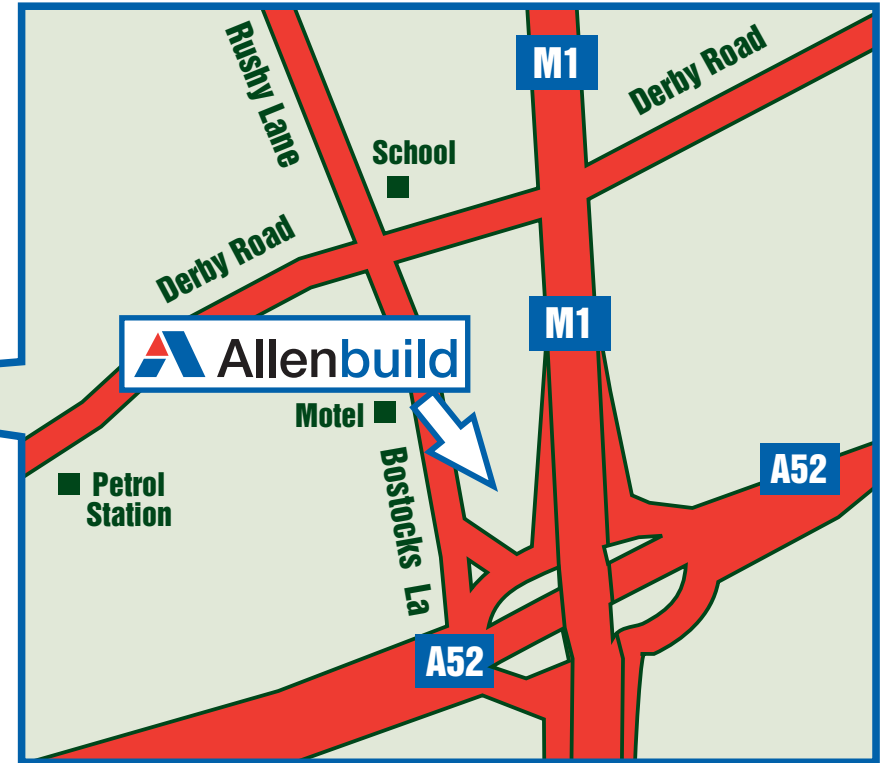

## Directions to Allenbuild - Nottingham, Head Office

### From the M1

From the M1 take junction 25 and follow the signs for Sandiacre (Bostocks Lane). After approximately 150 yards, take the first right through the security gates, into the Business Park. Follow the bend to the right where you will see the Allenbuild sign on the building to the left.

### Office Location:

Unit 4  
Interchange 25  
Business Park  
Bostocks Lane  
Sandiacre  
Nottingham  
NG10 5QG