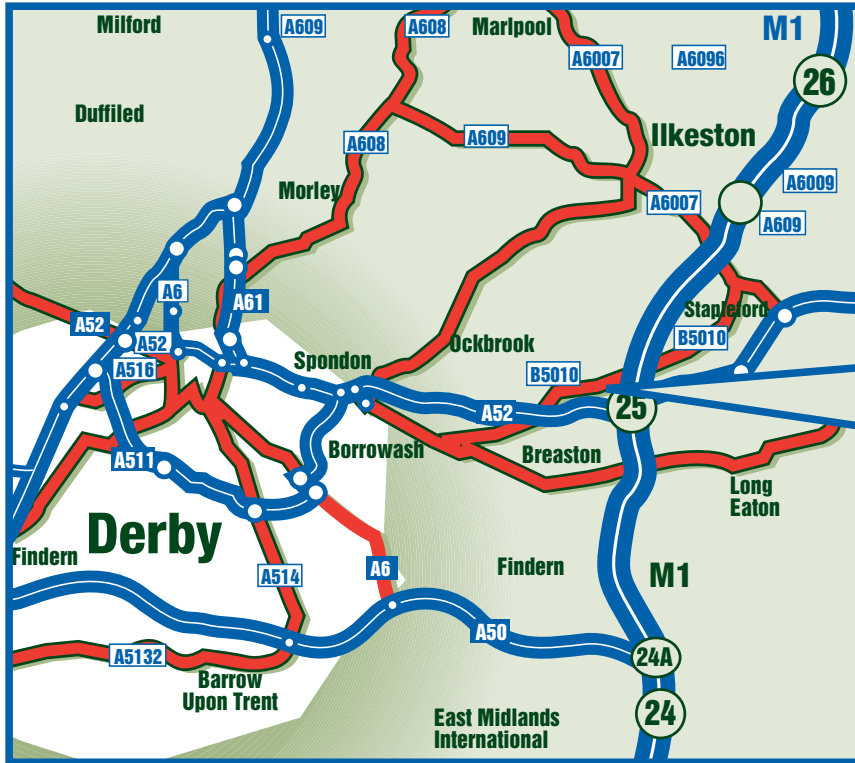

Allenbuild

Directions to Allenbuild - Nottingham, Head Office

From the M1

From the M1 take junction 25 and follow the signs for Sandiacre (Bostocks Lane). After approximately 150 yards, take the first right through the security gates, into the Business Park. Follow the bend to the right where you will see the Allenbuild sign on the building to the left.

Allenbuild Limited - Head office

Office Location:

Unit 4
Interchange 25
Business Park
Bostocks Lane
Sandiacre
Nottingham
NG10 5QG

Telephone:

0115 921 0150

Fax:

0115 921 0199

E-mail:

mailbox@allenbuild.co.uk

www.allenbuild.co.uk